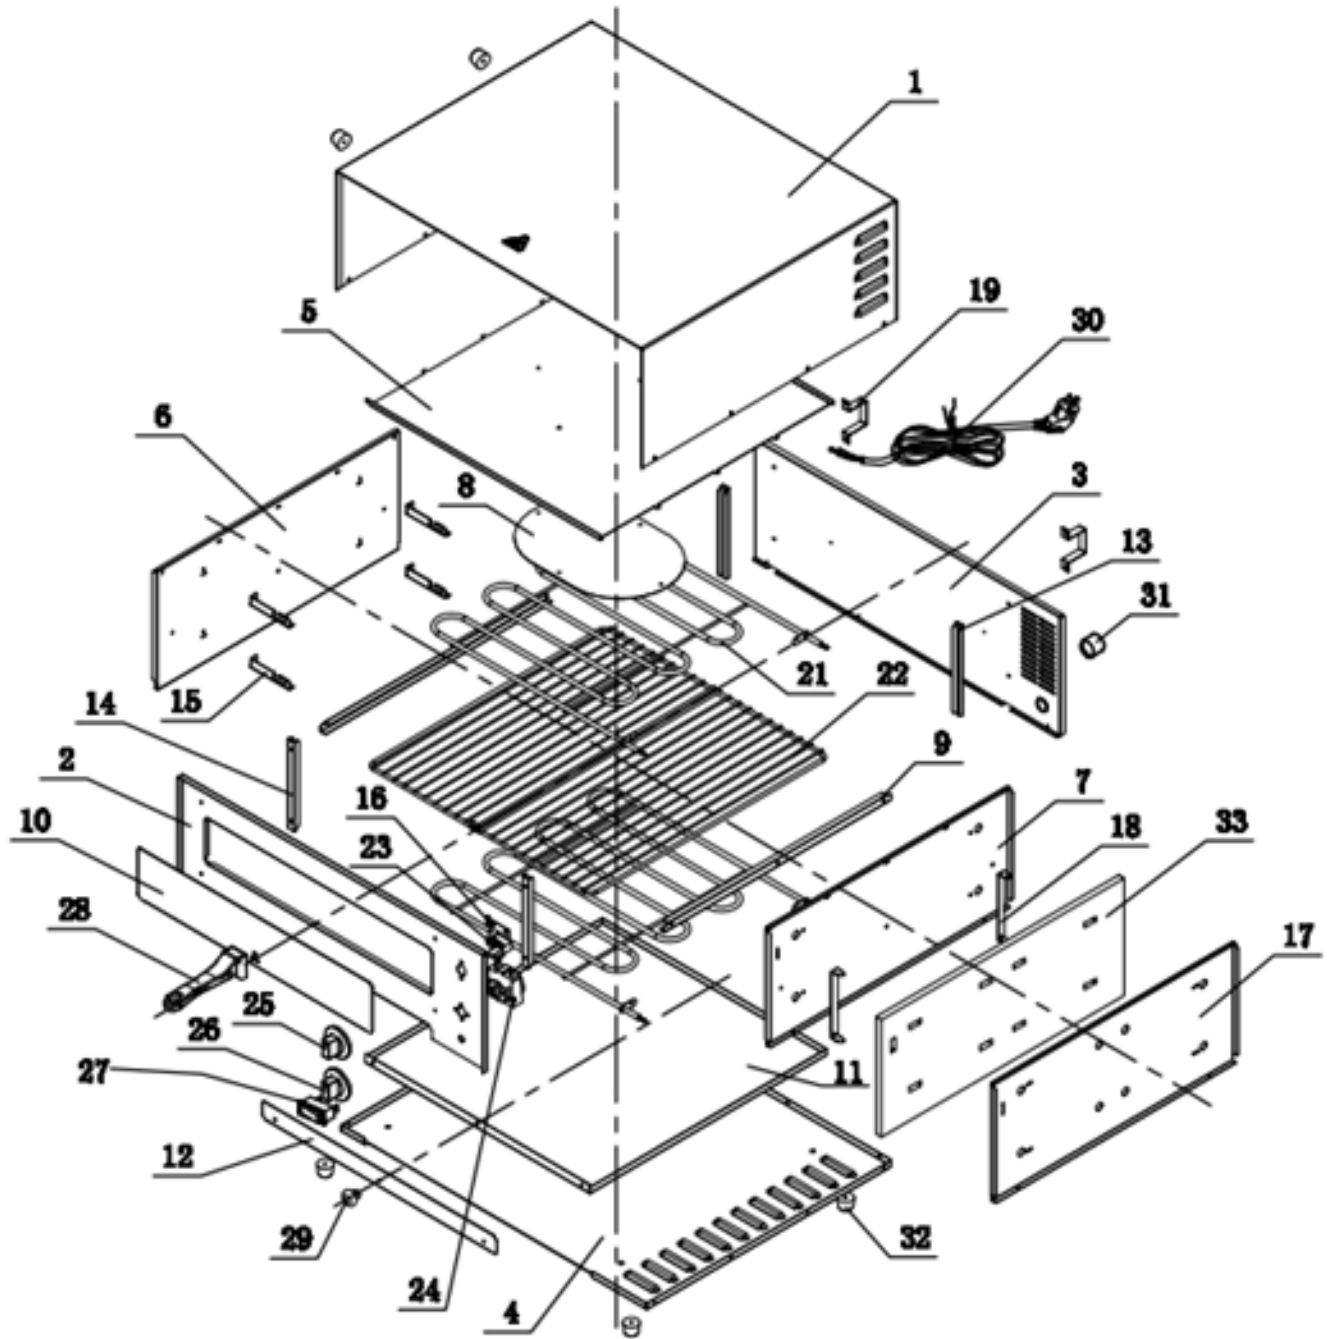

Parts Breakdown

Model CE-CN-0016 44308

Parts Breakdown

Model CE-CN-0016 44308

Item No.	Description	Position	Item No.	Description	Position	Item No.	Description	Position
67501	Shell for 44308	1	67512	Crumb Tray Holding Plate for 44308	12	67523	Timer for 44308	24
67502	Front Panel for 44308	2	67513	Slot One for 44308	13	67524	Thermostat Knob for 44308	25
67503	Rear Board for 44308	3	67514	Slot Two for 44308	14	67525	Timer Knob for 44308	26
67504	Bottom Board for 44308	4	67515	Heating Element Supporter for 44308	15	67526	Power Switch for 44308	27
67505	Interior Ceiling Plate for 44308	5	67516	Conducting Strip for 44308	16	67527	Handle Assembly for 44308	28
67506	Interior Left Plate for 44308	6	67517	Separate Board for 44308	17	67528	Handle for 44308	29
67507	Interior Right Plate for 44308	7	67518	Separate Board Fixing Plate for 44308	18	67529	Power Cord for 44308	30
67508	Reflector Board for 44308	8	67519	Back Space Holder for 44308	19	67530	Buckle for 44308	31
67509	Food Tray Holder for 44308	9	67520	Heating Element for 44308	21	67531	Foot for 44308	32
67510	Tray Holding Plate for 44308	10	67521	Food Tray for 44308	22	67532	Insulation at Right Side for 44308	33
67511	Crumb Tray for 44308	11	67522	Thermostat for 44308	23			